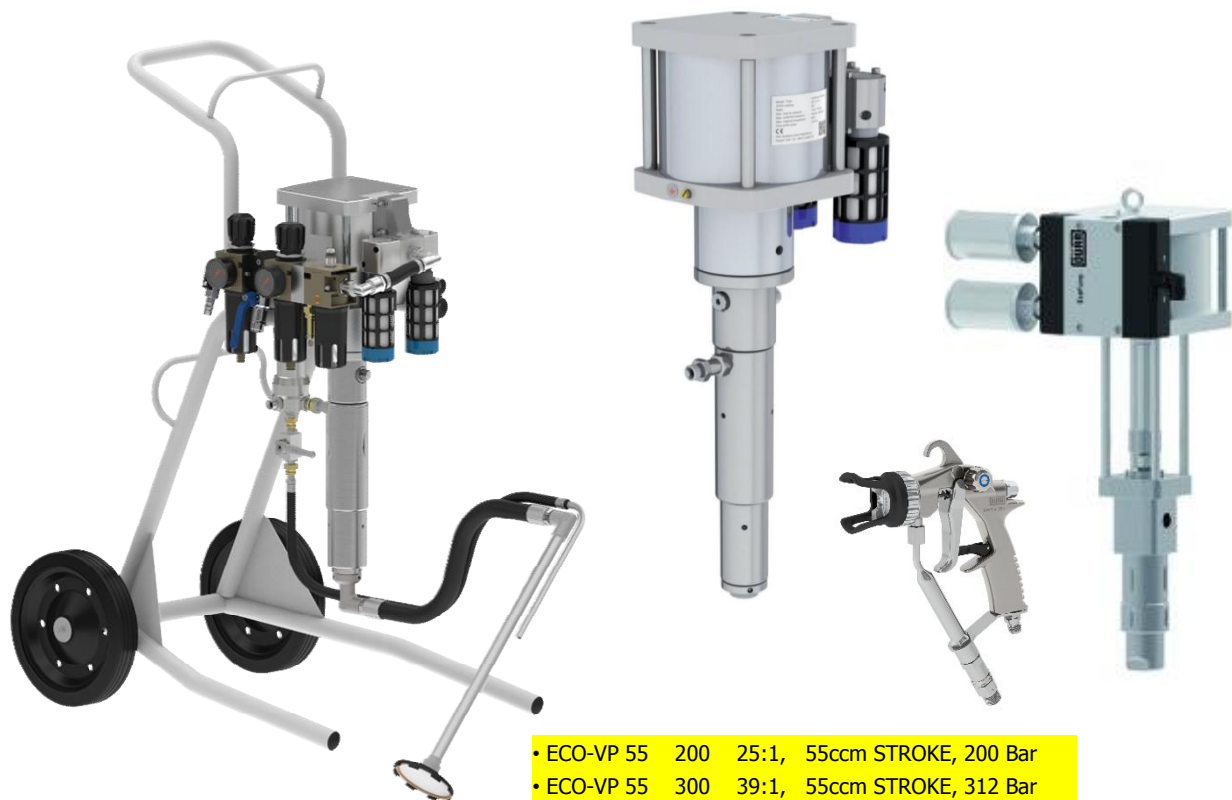

# *PUMPS HIGH PRESSURE ECO Series*

- ECO-VP 55 200 25:1, 55ccm STROKE, 200 Bar
- ECO-VP 55 300 39:1, 55ccm STROKE, 312 Bar
- ECO-VP 90 280 40:1, 90ccm STROKE, 320 Bar
- ECO-VP 110 225 32:1 110ccm STROKE, 256 Bar

***Pneumatic piston pumps series ECO, pumping part fully stainless steel, pneumatic motor with new innovative design, reduced air consumption, new system of inverter. Ideal for all types of paints. Various models for each application, suitable for feeding up to 10 or more guns.***